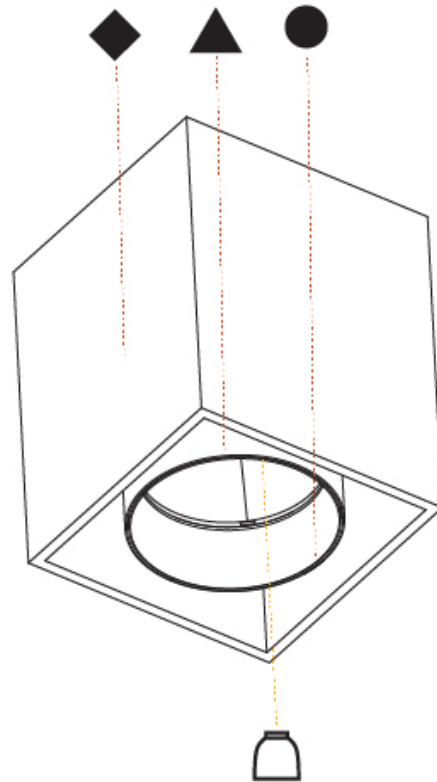

DICE ON SURFACE

A3D106-

PROJECT

TYPE

SPECIFIER

QUANTITY

DATE

A