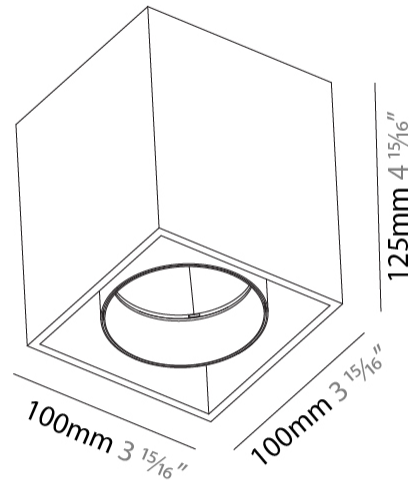

1. To build a product code in our configurator select the specify button on the base model # product page
2. To build a manual product code on this datasheet choose from the options listed below in blue font and add the suffix to the base model #

GENERAL

Series: Dice
Subseries: Dice ON
Brand: Prolicht
Division: Architectural
Mounting Type: Surface
Mounting Location: Ceiling
Subcategory: Ambient

PHYSICAL

Shape: Cube
Length (mm): 100
Length (in): 3 ¹⁵/₁₆
Width (mm): 100
Width (in): 3 ¹⁵/₁₆
Height (mm): 125
Height (in): 4 ⁷/₁₆
Light Distribution: Downlight
Weight (kg): 0.87
Weight (lbs): 1.92
Fixture Finish: SSR / BKV / CWI / CRY / HAB / UFT / ITA / RUA / FTG / MYG / LOD / PUS / FRO / FUP / KIA / POP / BLS / SPG / MEY / GOH / GUM / CHC / COM / ABZ / JAG / OBR / MOS / ROR
Fixture Material: Aluminum Die Cast

ELECTRICAL

Lamp Type: LED (Zhaga Standard)
Input Wattage (W): 10.1
Total Output Wattage (W): 9.25
Dimming: Tri-Mode (Non-Dimming and Phase Dimming (120Vac only) and 0-10V Dimming)
Driver Included: Yes
Driver Location: Integrated
Driver Type: Constant Current - Universal
Driver Class: Class 2
Input Voltage (V): 120 - 277
Constant Current (MA): 250

LED

Color Temperature (°K): 2700 / 3000 / 3500 / 4000
Max. Delivered Lumen (lm): 660 / 680 / 715 / 730
CRI: >90 CRI
Lamp Life (hrs): 50000

OPTICAL

Reflector: 14 / 19 / 36

RATINGS AND CERTIFICATIONS

Certified By: Certified for North American Standards
IP rating: IP20